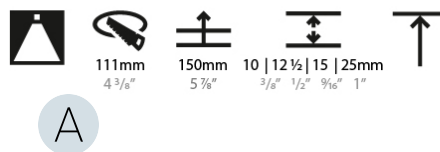

ELECTRICAL

Lamp Type: LED (Zhaga Standard)
Input Wattage (W): 13
Total Output Wattage (W): 11.8
Dimming: Tri-Mode (Non-Dimming and Phase Dimming (120Vac only) and 0-10V Dimming)
Driver Included: No
Driver Location: Recessed Housing
Driver Type: Constant Current - Universal
Driver Class: Class 2
Housing: See components
Input Voltage (V): 120 - 277
Constant Current (MA): 350

LED

Number of LEDs: 1
Color Temperature (°K): 2700 / 3000 / 3500 / 4000
Max. Delivered Lumen (lm): 876 / 909 / 955 / 974
Nominal Lumen (lm): 1304 / 1352 / 1421 / 1450
CRI: >90 CRI
Efficiency (%): 87.9 / 88.4 / 87.9
Lamp Life (hrs): 50000
Upon Request: RGB-W Tunable White Special Color Temperature Special LED

OPTICAL

Reflector°: 18 / 42 / 60
Optic°: Lens Pack - No Lens / Linear Spread Lens / Honeycomb / Spread Lens
Upon Request: Special Beam Angles

RATINGS AND CERTIFICATIONS

382, F 416-247-9319, www.zaneen.com

Created by Interlight for North American Standards at the end of the existing Model #. For assistance on 'custom' specifications, contact zteam@zaneen.com. In a constant effort to supply the best product, we reserve the right to change specifications or materials without notice. The most recent specification sheets are found at zaneen.com

IP rating: IP20