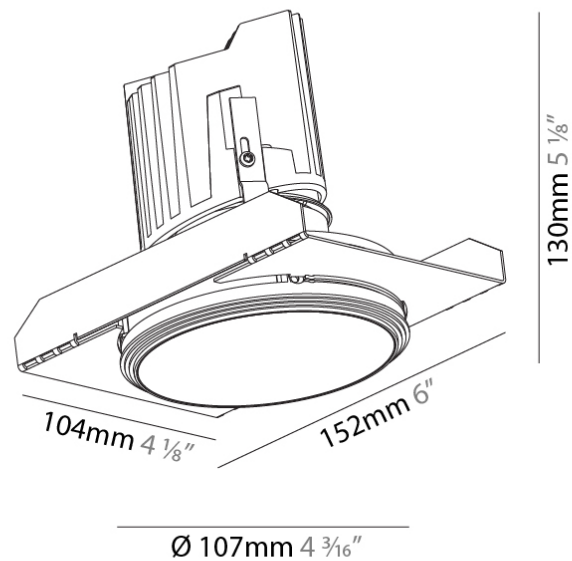

ELECTRICAL

Lamp Type: LED (Zhaga Standard)
Input Wattage (W): 13
Total Output Wattage (W): 11.8
Dimming: Tri-Mode (Non-Dimming and Phase Dimming (120Vac only) and 0-10V Dimming)
Driver Included: No
Driver Location: Recessed Housing
Driver Type: Constant Current - Universal
Driver Class: Class 2
Housing: See components
Input Voltage (V): 120 - 277
Constant Current (MA): 350

LED

Number of LEDs: 1
Color Temperature (°K): 2700 / 3000 / 3500 / 4000
Max. Delivered Lumen (lm): 876 / 909 / 955 / 974
Nominal Lumen (lm): 1304 / 1352 / 1421 / 1450
CRI: >90 CRI
Efficiency (%): 87.9 / 88.4 / 87.9
Lamp Life (hrs): 50000
Upon Request: RGB-W Tunable White Special Color Temperature Special LED

OPTICAL

Reflector°: 18 / 42 / 60
Optic°: Lens Pack - No Lens / Linear Spread Lens / Honeycomb / Spread Lens
Upon Request: Special Beam Angles

RATINGS AND CERTIFICATIONS

382, F 416-247-9319, www.zaneen.com

Created by Interlight for North American Standards at the end of the existing Model #. For assistance on 'custom' specifications, contact zteam@zaneen.com. In a constant effort to supply the best product, we reserve the right to change specifications or materials without notice. The most recent specification sheets are found at zaneen.com

IP rating: IP20